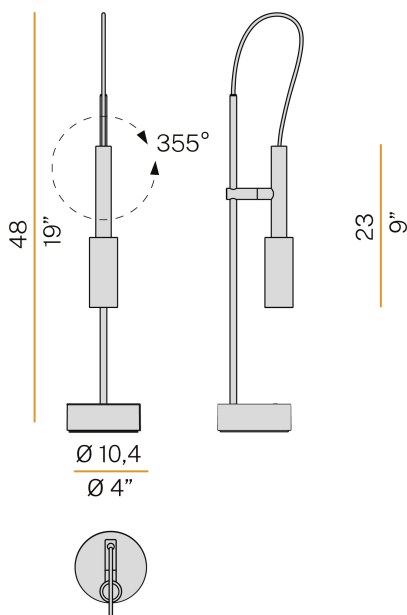

PANZERI

Tubino Plus

220-240V AC dimmable (Step DIM)

C07317.001.0509

Data sheet

CODE	C07317.001.0509
SYSTEM POWER CONSUMPTION	6,5W
EFFICACY	56.5lm/W
LIGHT SOURCE	LED
LIGHT SOURCE LIFETIME	L70 (B50) 80.000h
COLOUR TEMPERATURE	2700K Ra>90
LIGHT DISTRIBUTION	adjustable
POWER SUPPLY	220-240V AC
FREQUENCY	50/60Hz
ELECTRICAL CONFIGURATION	dimmable (Step DIM)
DRIVER	integrated included
NOMINAL LUMINOUS FLUX	475lm
LUMEN OUTPUT	339lm
EFFICIENCY	71.4%
WEIGHT	1,42 Kg
PROTECTION DEGREE	IP20
COLOUR TOLLERANCES	SDCM 3
PACKING DIMENSIONS (CM)	10,5 x 60,0 x 15,0

Technical drawing

Table lighting fixture for interiors, with swivelling light beam.
 Die-cast aluminium bearing base in polyacrylic paint.
 Body in steel tube in champagne, bronze or titanium polyacrylic paint.
 Turned brass joint in polyacrylic paint.
 Turned aluminium structure in polyacrylic paint.
 Turned aluminium swivelling head in polyacrylic paint.
 Modelled polycarbonate diffuser with opaline finish.
 Turned brass end cap in polyacrylic paint.
 Push-button to adjust luminosity according to 5 levels of visual comfort.
 Equipped with connection cable between the head and the body with fabric covering in champagne (champagne version), bordeaux (bronze version) or green colour (titanium version).
 Equipped with a 1,4m (55,1") long power cable with jack connector and adapter plug.

Polar diagram